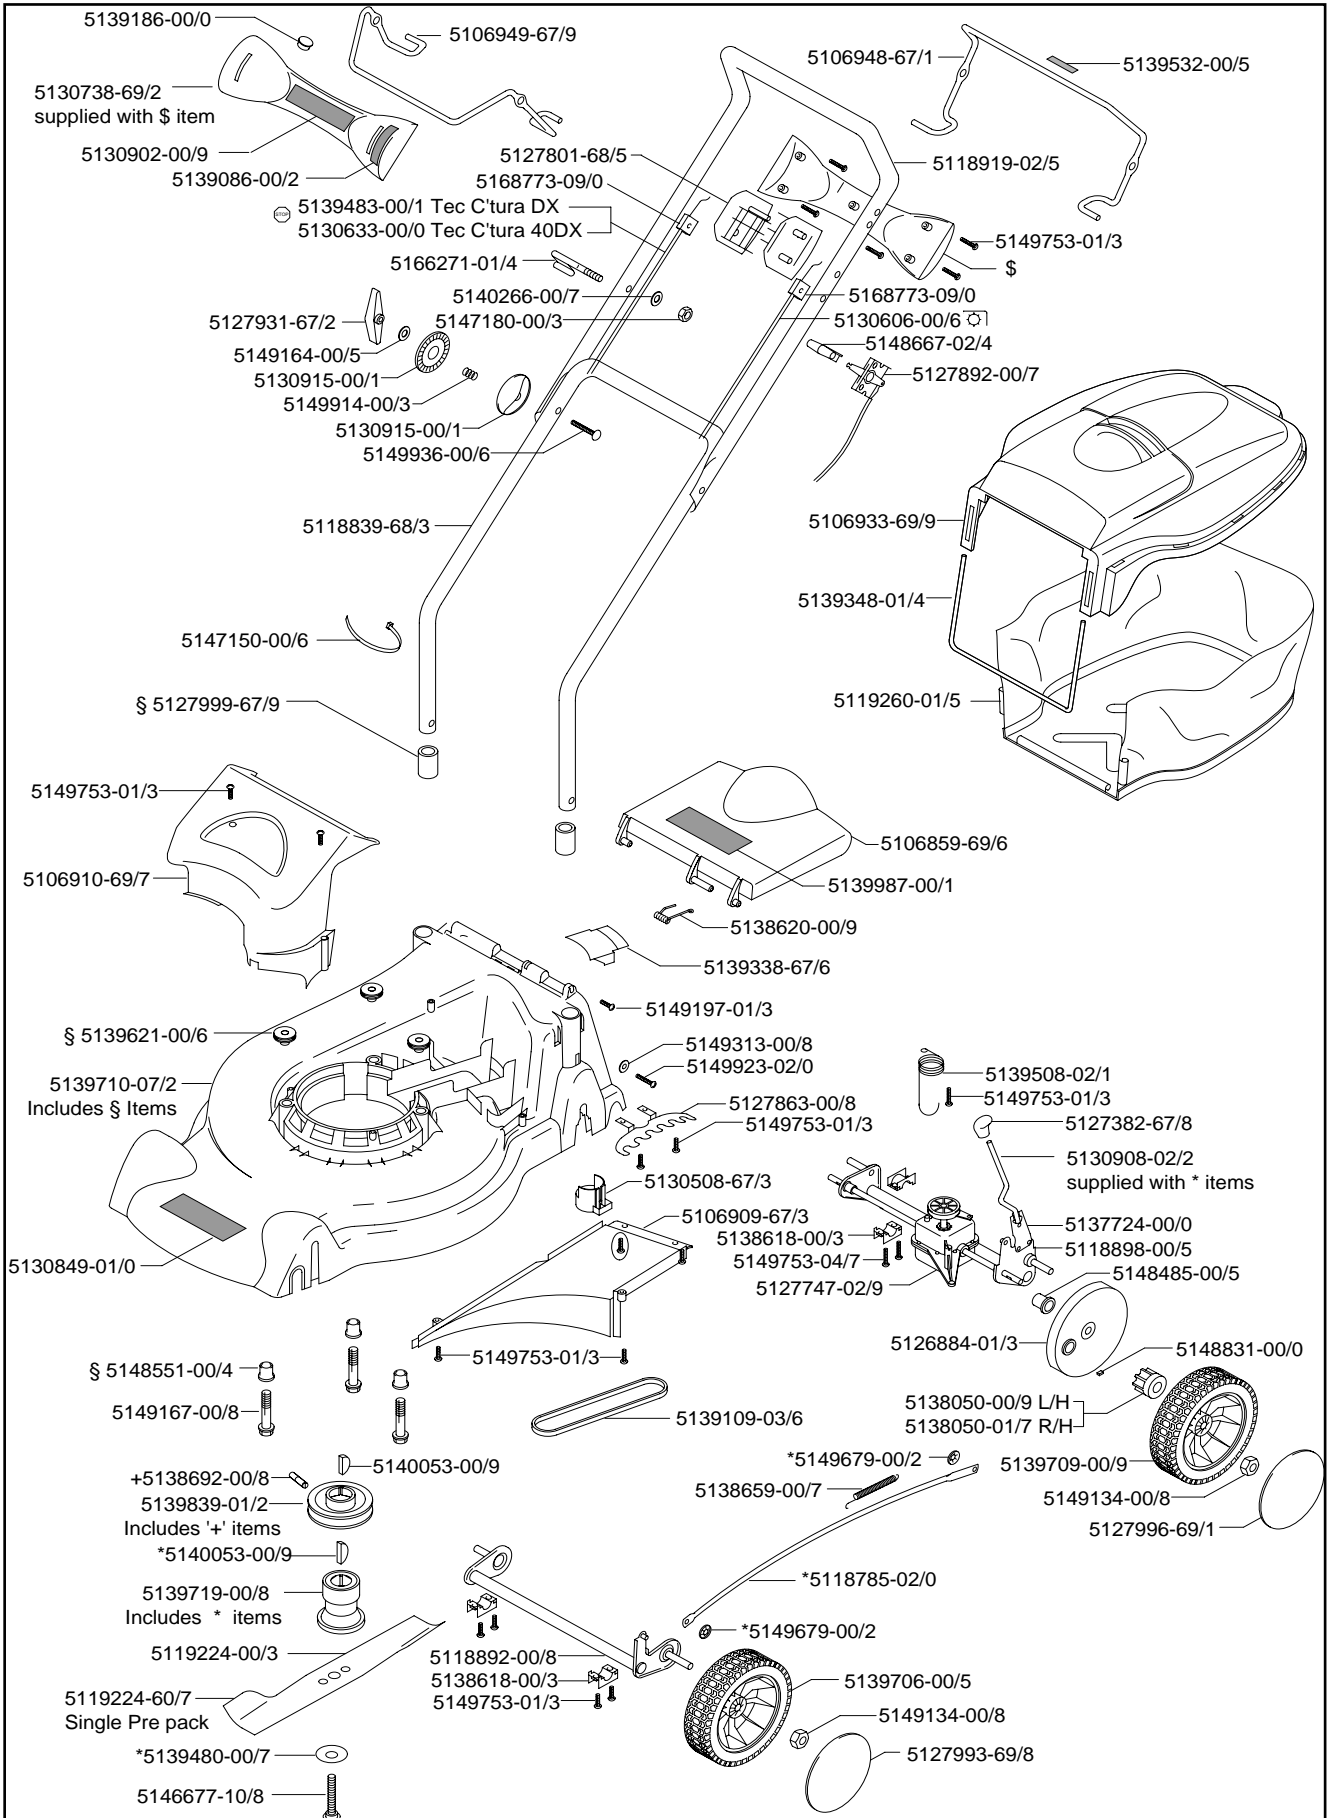

MODEL McCULLOCH 4045PD

9645491-01
Engine Type Tecumseh Centura DX

9645491-99
Tecumseh Centura 40DX

McCULLOCH

Lawnmac 4045PD

Tecumseh
Centra

40DX

Central